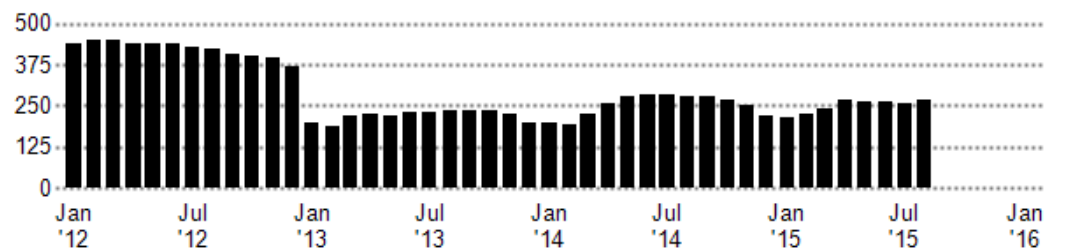

Median Listing Price vs. Listing Volume

This chart compares the listing price and listing volume for homes in an area. Listing prices often follow listing volume, with a time lag, because supply can drive price movements.

Data Source: On- and off-market listings sources

Update Frequency: Monthly

- Median List Price
- Listing Volume

Median List Price

Listing Volume

Price Range of Homes Sold

This chart shows the distribution of homes reported sold in the past six months within different price ranges in the area of your search. The amount shown for the subject property is sold data where available, or the property's estimated value when sales data are unavailable (such as a non-disclosure state) or provided in range format.