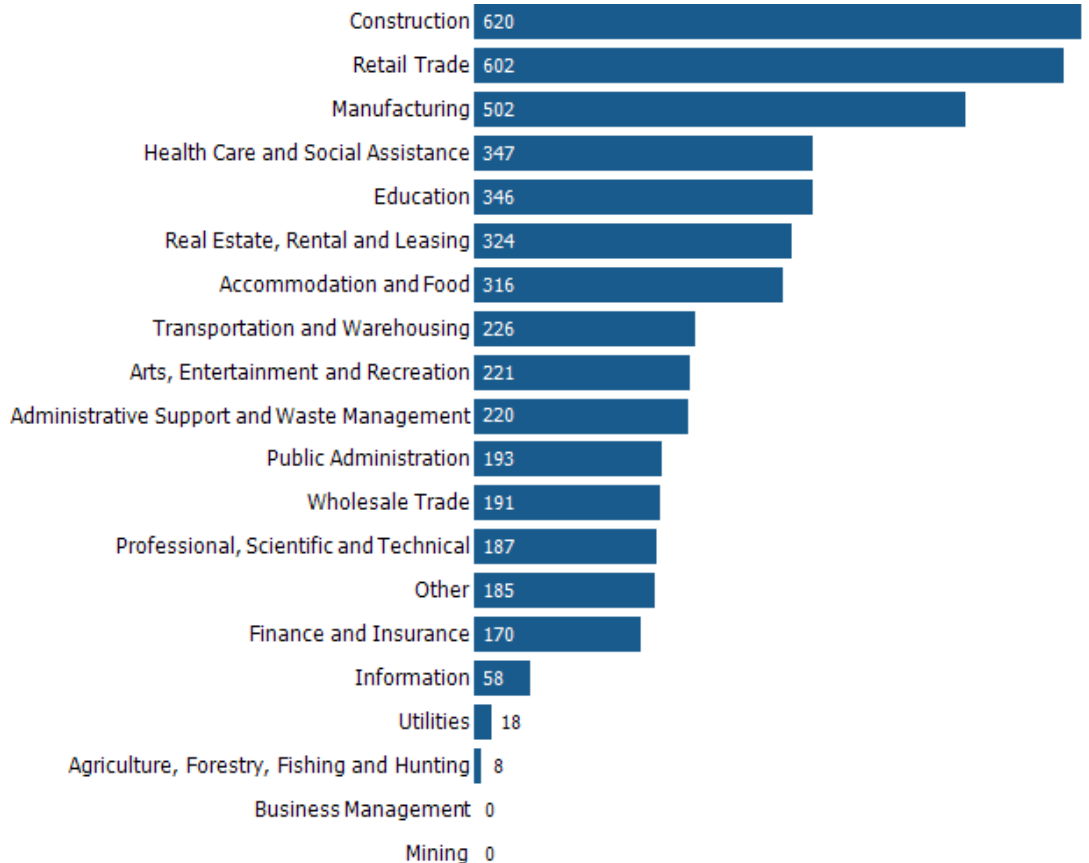

- Riverside County
- California
- United States

Occupational Categories

This chart shows categories of employment within an area.

Data Source: U.S. Census

Update Frequency: Annually

- Canyon Lake

Neighborhood: Quality of Life Stats and Charts